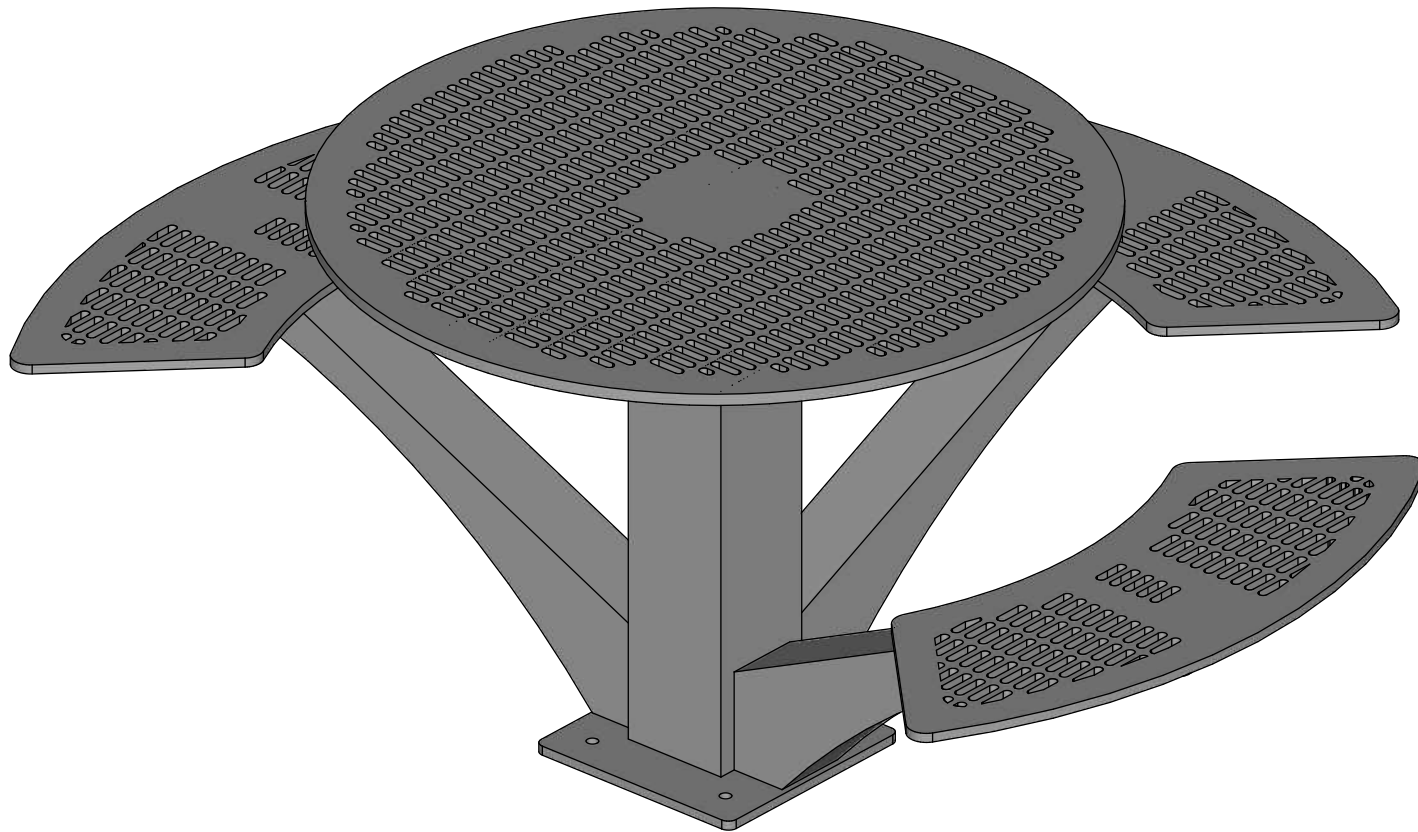

Wishbone  
site furnishings

**WISHBONE SITE FURNISHINGS LTD**

210-27090 GLOUCESTER WAY LANGLEY, BC

**DWG. TITLE:** URBAN SPACE WHEELCHAIR PICNIC TABLE

**REVISION:** 11/03/21 R:01

**MATERIAL:**  
ALUMINUM

**DWG. NO.**  
DWSBPT11032100

**DRAWN BY:**  
GARY PARMAR

**PATTERN NO.**  
N/A

**MODEL NO.**  
USPTWC-70

**SCALE:**  
1:24

**SHEET:**  
1 OF 2

**DATE:**  
11 MAR 21

	<b>WISHBONE SITE FURNISHINGS LTD</b> 210-27090 GLOUCESTER WAY LANGLEY, BC			
	<b>DWG. TITLE:</b> URBAN SPACE WHEELCHAIR PICNIC TABLE <b>REVISION:</b> 11/03/21 R:01			
<b>MATERIAL:</b> ALUMINUM	<b>DWG. NO.</b> DWSBPT11032100	<b>DRAWN BY:</b> GARY PARMAR		
<b>PATTERN NO.</b> N/A	<b>MODEL NO.</b> USPTWC-70	<b>SCALE:</b> AS SHOWN	<b>SHEET:</b> 2 OF 2	<b>DATE:</b> 11 MAR 21